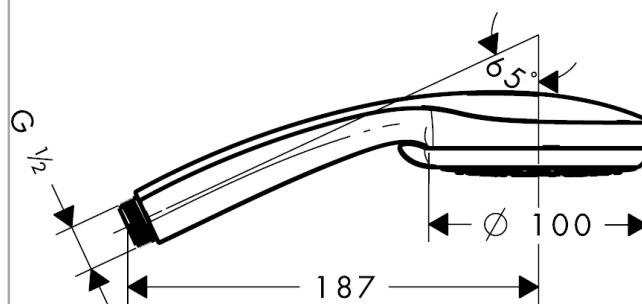

Scale drawing